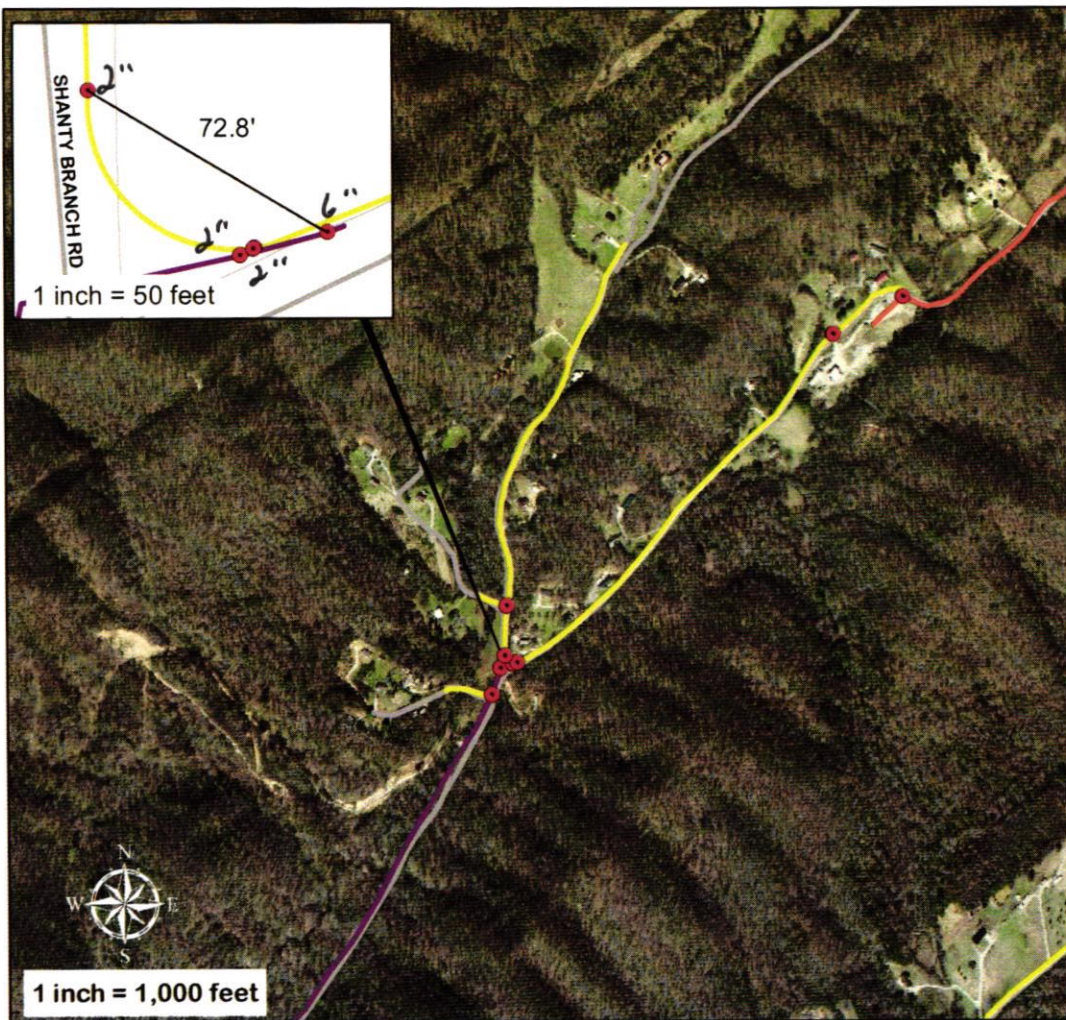

GAS VALVE NUMBER/S

371-QQ

MAP INDEX NUMBER

56D

MAP INDEX QUADRANT

SW

TN St. Plane Coords, NAD 83:
E-2,386,408', N-564,742'
(sub-meter accuracy only)

Legend

● VALVE

GAS LINE
DIAMETER

- 1
- 2
- 3
- 4
- 6
- 8

GAS VALVE STREET LOCATION

72.8' From Valve on Shanty Branch Rd.

GAS VALVE INSPECTION

DATE	SIZE	TYPE	OPERATIONAL		INSPECTED BY	COMMENTS
			YES	NO		
8-2-13		Poly	✓		Taylor/Tim	Big key
10-8-14		Poly	✓		Donnie	Big key
7-15-15		Poly	✓		Taylor Billy	Big Key
9-7-16		"	✓		T.J. Galt, Andrew	
8-7-17		Poly	✓		T.J. AH	
7-23-18			✓		T.J. CW	
7-18-19			✓		T.J. CW	
4-5-20		Poly	✓		AS MW	Big Key
8-16-21		Poly	✓		CW BL	OFF