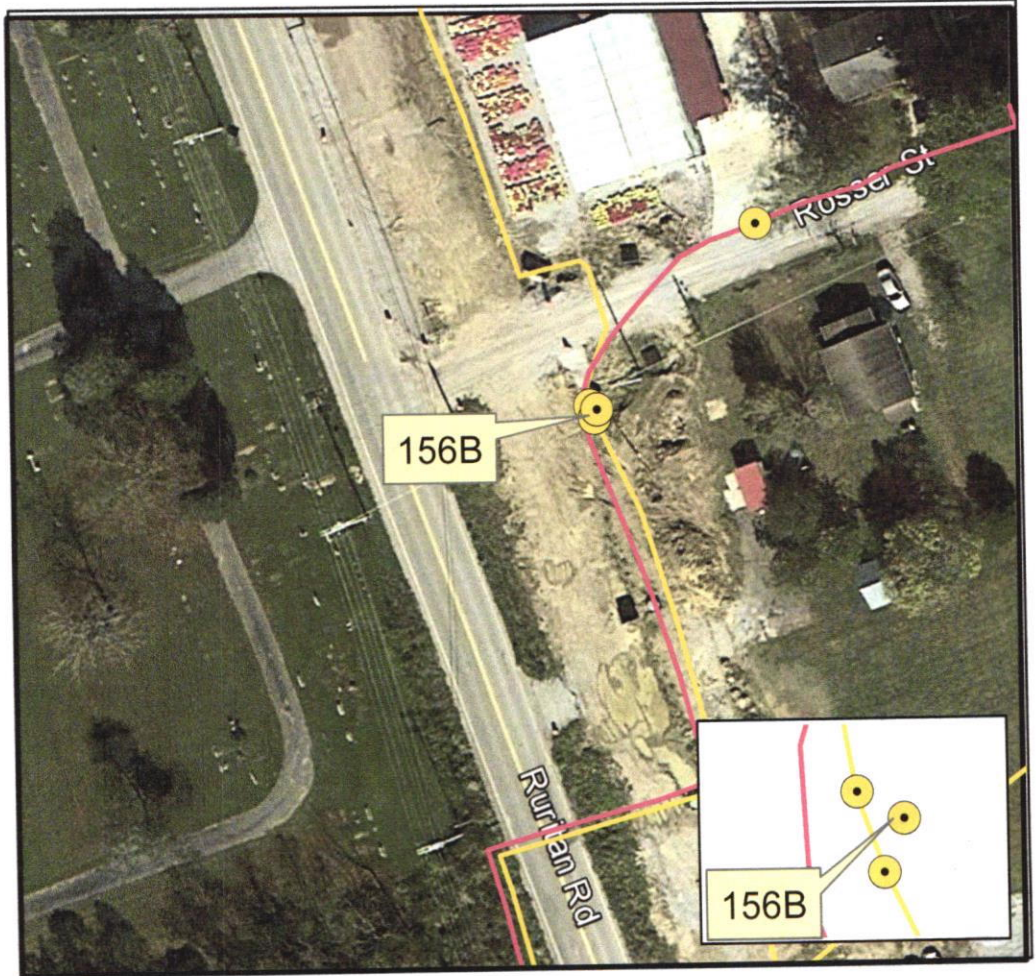

GAS VALVE NUMBER/S

156B

MAP INDEX NUMBER

MAP INDEX QUADRANT

TN St. Plane Coords, NAD 83:
Not to Scale
(sub-meter accuracy only)

● Gas Valve

Gas Lines

MDPE

HDPE

GAS VALVE STREET LOCATION

Rosser Street and Ruritan Rd

GAS VALVE INSPECTION

DATE	SIZE	TYPE	OPERATIONAL		INSPECTED BY	COMMENTS
			YES	NO		
3-21-17	6"	Poly	✓		T.J. BL.	Big key
4-28-17	6"	Poly	✓		Jimmy Andrew	
7-13-18			✓		T.J. AH	
7-11-19			✓		T.J. CW	
9-29-20			✓		T.J. Tyler	
12-7-21			✓		T.J. RE	