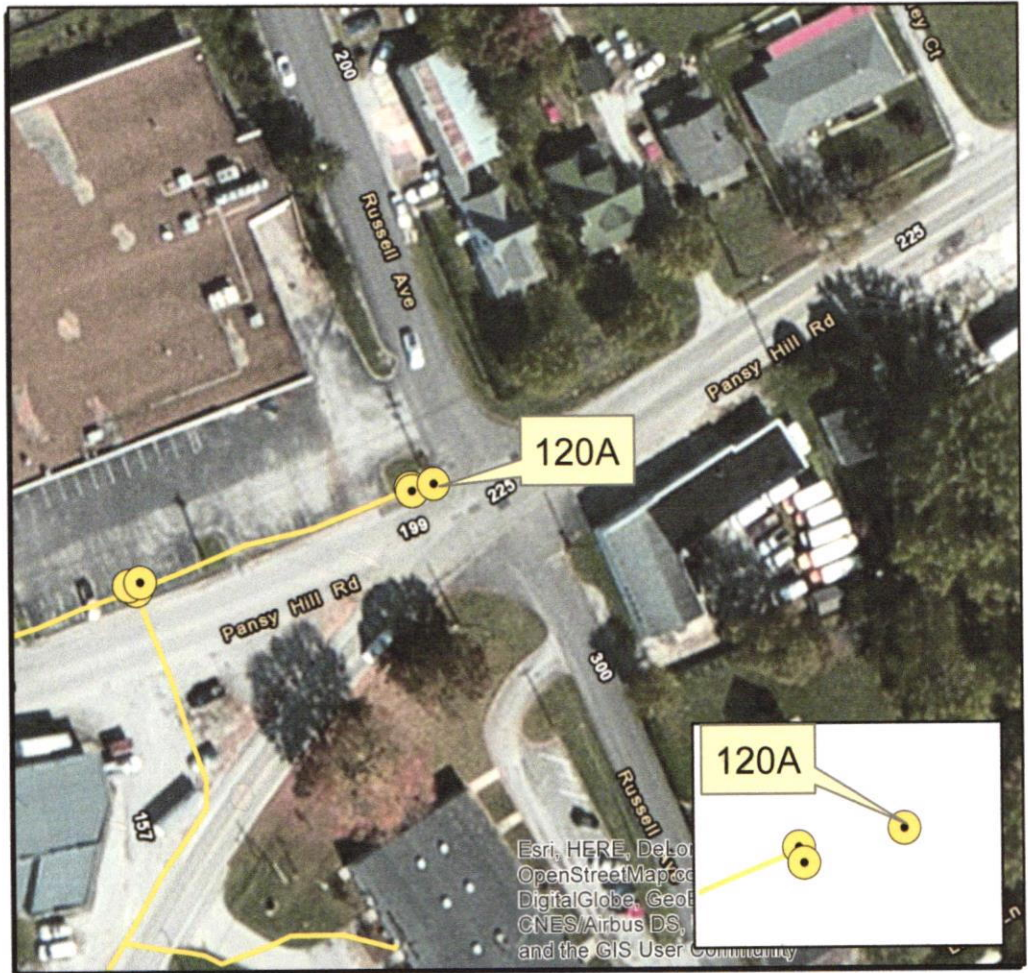

GAS VALVE NUMBER/S

120A

MAP INDEX NUMBER

MAP INDEX QUADRANT

TN St. Plane Coords, NAD 83:
1 inch = 100 feet
(sub-meter accuracy only)

 Gas Valve

Gas Lines

MDPE

HDPE

GAS VALVE STREET LOCATION

Corner of State St and Russell Ave at Dollar General

GAS VALVE INSPECTION

DATE	SIZE	TYPE	OPERATIONAL		INSPECTED BY	COMMENTS
			YES	NO		
7-13-18		Poly	✓		T.J. A.H	
7-11-19			✓		TJ CW	
9-29-20			✓		TJ CW	
8/1/21		Poly	✓		JM Tyler	