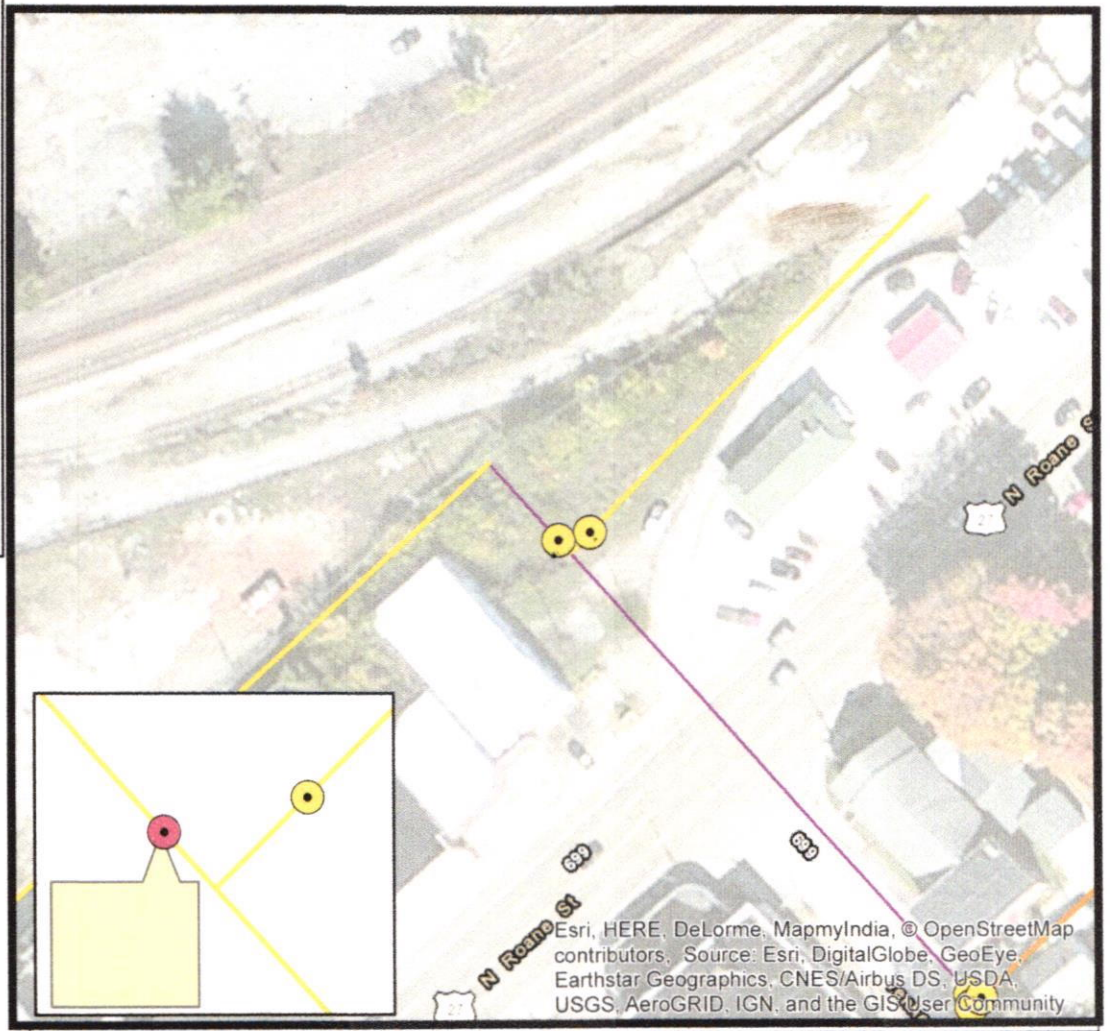

GAS VALVE NUMBER/S
080C
MAP INDEX NUMBER
MAP INDEX QUADRANT

TN St. Plane Coords, NAD 83:
(sub-meter accuracy only)

1 inch = 100 feet

Legend

● Gas Valve

**Gas Line
DIAMETER**

- 1
- 2
- 3
- 4
- 6
- 8

GAS VALVE STREET LOCATION

Behind Gary's Tire

GAS VALVE INSPECTION

DATE	SIZE	TYPE	OPERATIONAL		INSPECTED BY	COMMENTS
			YES	NO		
9-17	6"	Poly	✓		Jeff Mize	C.I. Project
7-11-18			✓		T.J. A H	Big key
7-10-19			✓		TJ CW	
9-28-20			✓		T-J Tyler	
8-17-21		Poly	✓		Jeff / Tyler	